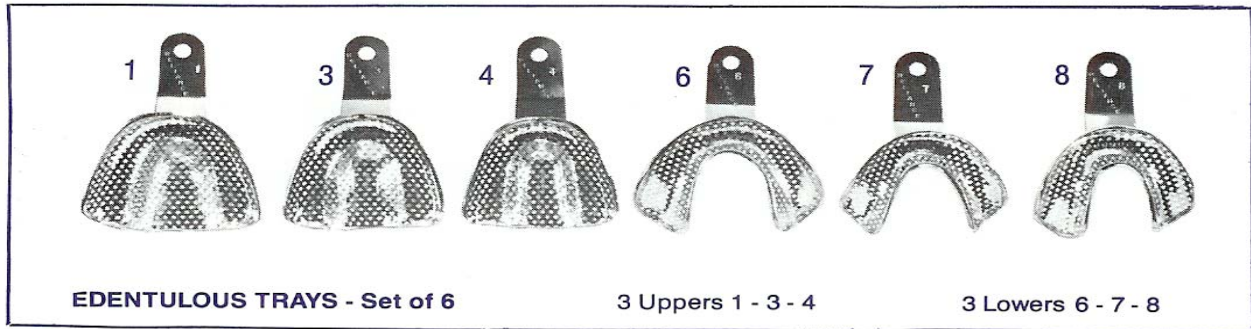

RELIANCE PERFORATED IMPRESSION TRAYS

These trays are simple, practical and well designed. They are precisely perforated, and perfectly shaped. Made of heavy brass, plated with non-corrosive nickel plate. **MADE IN USA**

REGULAR TRAYS are also available in **SOLID RIMLOCK**

REGULAR TRAYS - Set of 6

3 Uppers 03 - 07 - 09
3 Lower 62 - 63 - 64

RELIANCE PERFORATED IMPRESSION TRAYS

5805 WEST 117th PLACE, WORTH, IL., USA 60482

PARTIAL TRAYS - Set of 6

3 Uppers 44 - 45 - 46
3 Lower 20 - 21 - 22

CHILDRENS TRAYS - Set of 6

3 Uppers 010 - 011 - 013
3 Lower 109 - 111 - 113

To prolong the life of your trays, try **Durarelease Coat**. It gives releasability to impression trays.

EDENTULOUS TRAYS - Set of 6

3 Uppers 1 - 3 - 4

3 Lowsers 6 - 7 - 8

ADDITIONAL TRAYS

CROWN & BRIDGE
 SWIVEL TRAYS
 SMALL 87
 LARGE 87L

ANTERIOR TRAYS
 UPPER 51
 LOWER 52

PARTIAL
 HALF TRAY
 80, 81

EXTRA LARGE
 REGULAR TRAYS
 UPPER 02
 LOWER 61