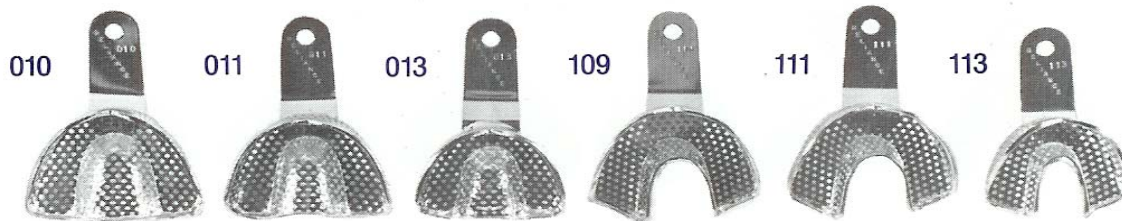

RELIANCE PERFORATED IMPRESSION TRAYS

These trays are simple, practical and well designed. They are precisely perforated, and perfectly shaped. Made of heavy brass, plated with non-corrosive nickel plate. **MADE IN USA**

REGULAR TRAYS are also available in **SOLID RIMLOCK**

REGULAR TRAYS - Set of 6

3 Uppers 03 - 07 - 09
3 Lower 62 - 63 - 64

RELIANCE PERFORATED IMPRESSION TRAYS

5805 WEST 117th PLACE, WORTH, IL., USA 60482

PARTIAL TRAYS - Set of 6

3 Uppers 44 - 45 - 46
3 Lower 20 - 21 - 22

CHILDRENS TRAYS - Set of 6

3 Uppers 010 - 011 - 013
3 Lower 109 - 111 - 113

To prolong the life of your trays, try **Durarelease Coat**. It gives releasability to impression trays.

EDENTULOUS TRAYS - Set of 6

3 Uppers 1 - 3 - 4

3 Lowsers 6 - 7 - 8

ADDITIONAL TRAYS

CROWN & BRIDGE
 SWIVEL TRAYS
 SMALL 87
 LARGE 87L

ANTERIOR TRAYS
 UPPER 51
 LOWER 52

PARTIAL
 HALF TRAY
 80, 81

EXTRA LARGE
 REGULAR TRAYS
 UPPER 02
 LOWER 61