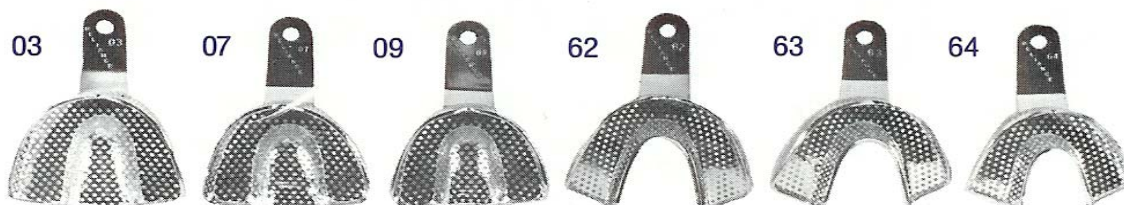

RELIANCE PERFORATED IMPRESSION TRAYS

These trays are simple, practical and well designed. They are precisely perforated, and perfectly shaped. Made of heavy brass, plated with non-corrosive nickel plate. **MADE IN USA**

REGULAR TRAYS are also available in **SOLID RIMLOCK**

REGULAR TRAYS - Set of 6

3 Uppers 03 - 07 - 09
3 Lower 62 - 63 - 64

RELIANCE PERFORATED IMPRESSION TRAYS

5805 WEST 117th PLACE, WORTH, IL., USA 60482

PARTIAL TRAYS - Set of 6

3 Uppers 44 - 45 - 46
3 Lower 20 - 21 - 22

CHILDRENS TRAYS - Set of 6

3 Uppers 010 - 011 - 013
3 Lower 109 - 111 - 113

To prolong the life of your trays, try **Durarelease Coat**. It gives releasability to impression trays.

EDENTULOUS TRAYS - Set of 6

3 Uppers 1 - 3 - 4

3 Lowsers 6 - 7 - 8

ADDITIONAL TRAYS

CROWN & BRIDGE
 SWIVEL TRAYS
 SMALL 87
 LARGE 87L

ANTERIOR TRAYS
 UPPER 51
 LOWER 52

PARTIAL
 HALF TRAY
 80, 81

EXTRA LARGE
 REGULAR TRAYS
 UPPER 02
 LOWER 61